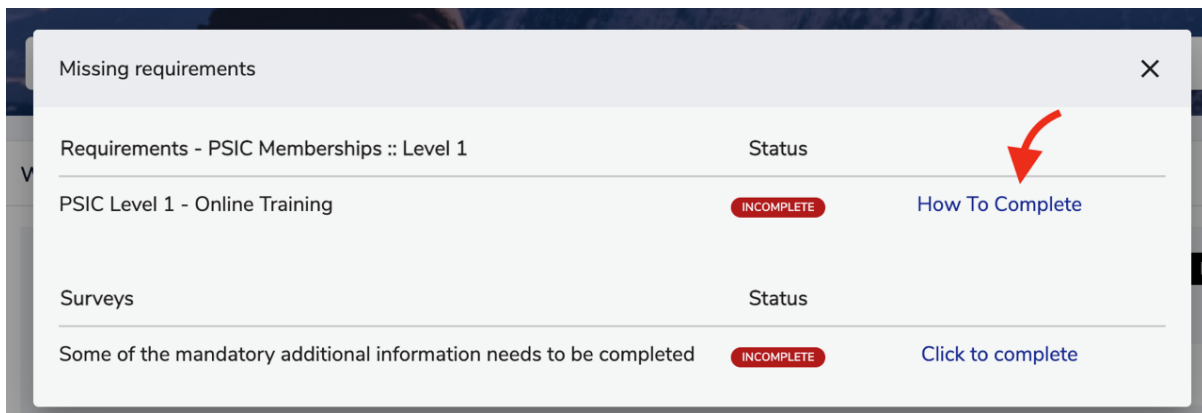

3. Click on *How to Complete* beside the PSIC Level - Online Training